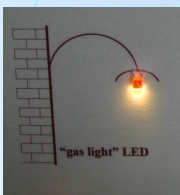

# *Helmsman Model Rail*

are proud to present a complete range of powerful, cool-running, model railway controllers.

Our "Carbon Fibre" range of controllers have been completely redesigned with a sturdier, smarter case and new electronics circuit board which has made it possible to produce the remote control unit as an "add-on" extra for most models. Available as a wired remote control or a radio remote control, they operate not just with the "CF" range, but with the earlier "RC" range of controllers too. Controller models range from a 2A unit up to the 5A unit which is ideal for today's big "0" gauge diesels and LGB units which we recommend for garden railways and other large layouts to overcome voltage drop.

Our LGB version has also proved very popular with the 20V AC Hornby collector. ALL MODELS IN THE "CARBON FIBRE" RANGE HAVE A LIFETIME GUARANTEE.

See them demonstrated (complete with short-circuit) at exhibitions.

Warm glow  
"gas light"

Our "gas light" & "filament lamp" LEDs have been manufactured to closely match the colours of the early street & station lights but are useful for coach lighting and Heljan diesel headcodes.

We also make lighting effect modules such as flickering paraffin lamps, flashing tail lights, firebox simulators, braziers and police beacons.

Off white  
"electric light"

*Helmsman Model Rail*

e-mail : [rail@helmsmanuk.co.uk](mailto:rail@helmsmanuk.co.uk) web : [www.helmsmanuk.co.uk](http://www.helmsmanuk.co.uk)