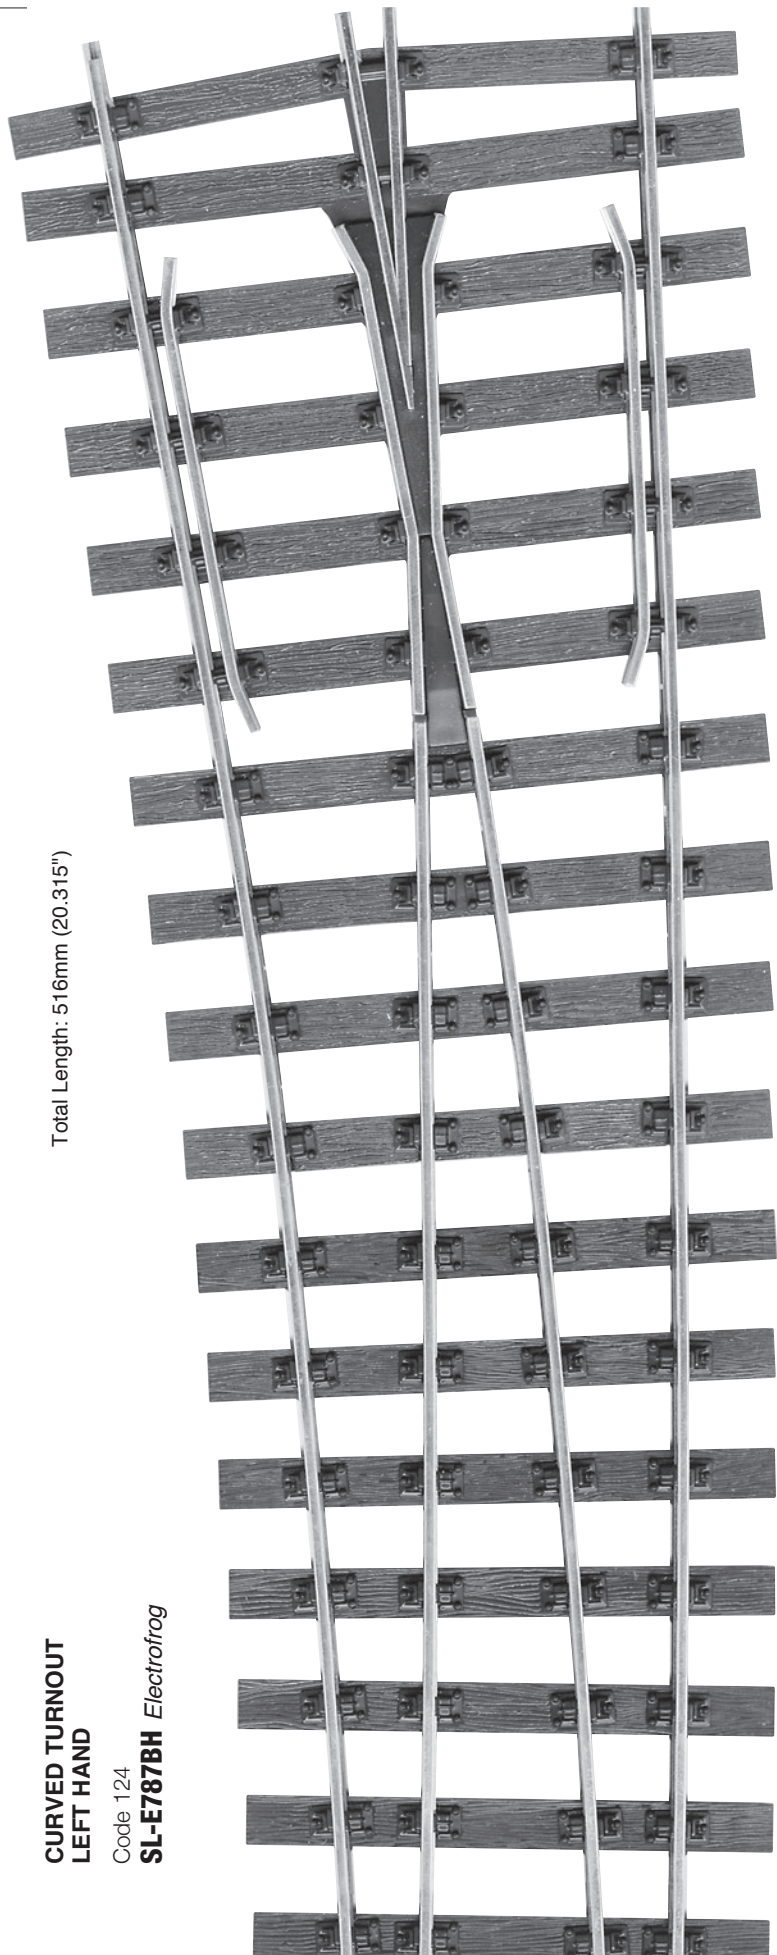

258mm (10.157")

Join here

**CURVED TURNOUT  
LEFT HAND**

Code 124

**SL-E787BH Electrofrog**

Total Length: 516mm (20.315")

Join here

Use this scale bar to  
check that your printer  
is printing at 100%